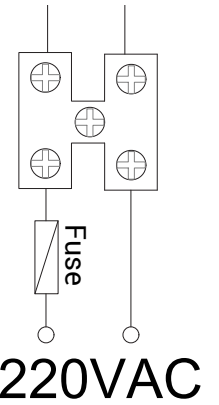

Motor Sirens

MS 880 No 5 Motor Siren

SPECIFICATION

Voltage range (V)	220VAC
Current range (mA)	3.25A
Power range (W)	800W
Sound Volume	138dB at 10cm 130dB at 1m
Tone	1
Materials	Aluminum Diecast
Protection Rate	IP44
Weight (KG)	3,6KG
Dimensions	160x400x420mm

FEATURES

- Clear and distinctive sound signals
- For industrial and general applications
- Protective cap
- Aluminum Diecast Body
- Base Screw Mounting(screws not included)

DRAWING

WIRING

MOUNTING

Ürüne elektrik verilmeden önce ürünün sıkı şekilde monte edildiğinden emin olunmalıdır. Kurulum teknik personel tarafından yapılmalıdır.

Before applying electricity to the product, it should be ensured that the product is firmly mounted. Installation must be done by technical personnel.

ORDER DATA

Voltage	Order number
220VAC	MS 880.220VAC

Un fabrikaları, taş, beton, marangoz atöylesi gibi partiküllü çalışma alanlarında mutlaka koruyucu ince tel kafes kullanılmalıdır.

Protective thin wire cages must be used in work areas containing particles such as flour factories, stone, concrete and carpentry workshops.