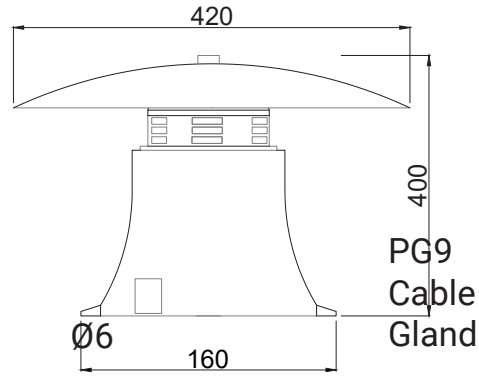

Motor Sirens

MS 880 No 5 Motor Siren

SPECIFICATION

Voltage range (V)	220VAC
Current range (mA)	3.25A
Power range (W)	800W
Sound Volume	138dB at 10cm 130dB at 1m
Tone	1
Materials	Aluminum Diecast
Protection Rate	IP44
Weight (KG)	3,6KG
Dimensions	160x400x420mm

FEATURES

- Clear and distinctive sound signals
- For industrial and general applications
- Protective cap
- Aluminum Diecast Body
- Base Screw Mounting(screws not included)

DRAWING

WIRING

MOUNTING

Ürüne elektrik verilmeden önce ürünün sıkı şekilde monte edildiğinden emin olunmalıdır. Kurulum teknik personel tarafından yapılmalıdır.

Before applying electricity to the product, it should be ensured that the product is firmly mounted. Installation must be done by technical personnel.

ORDER DATA

Voltage	Order number
220VAC	MS 880.220VAC

Un fabrikaları, taş, beton, marangoz atöylesi gibi partiküllü çalışma alanlarında mutlaka koruyucu ince tel kafes kullanılmalıdır.

Protective thin wire cages must be used in work areas containing particles such as flour factories, stone, concrete and carpentry workshops.