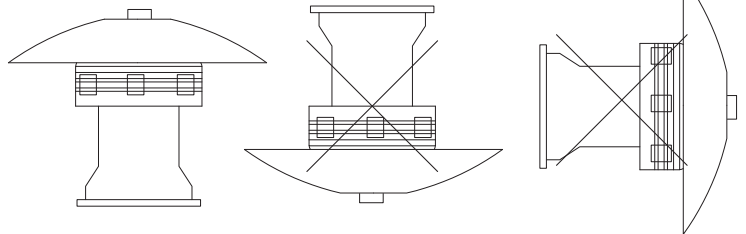

Motor Sirens

MS 880 No 5 Motor Siren

SPECIFICATION

Voltage range (V)	220VAC
Current range (mA)	3.25A
Power range (W)	800W
Sound Volume	138dB at 10cm 130dB at 1m
Tone	1
Materials	Aluminum Diecast
Protection Rate	IP44
Weight (KG)	3,6KG
Dimensions	160x400x420mm

FEATURES

- Clear and distinctive sound signals
- For industrial and general applications
- Protective cap
- Aluminum Diecast Body
- Base Screw Mounting(screws not included)

DRAWING

WIRING

MOUNTING

Ürüne elektrik verilmeden önce ürünün sıkı şekilde monte edildiğinden emin olunmalıdır. Kurulum teknik personel tarafından yapılmalıdır.

Before applying electricity to the product, it should be ensured that the product is firmly mounted. Installation must be done by technical personnel.

ORDER DATA

Voltage	Order number
220VAC	MS 880.220VAC