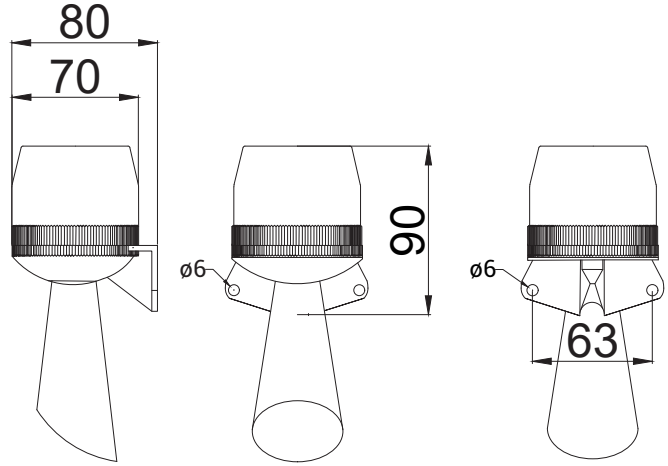

Electronic Sounders

MS 5823 2 Tone Electronic Siren

FEATURES

- Clear and distinctive sound signals
- For industrial and general applications
- Double tone selectable via cable
- Siren sound volume 120dB(at 1m)

DRAWINGS

Change tone(no voltage)

SPECIFICATION

Voltage range (V)	85-260V AC	12-24V AC/DC	48-110V DC
Housing Color	Red	Black	Black
Current range(mA)	9-4.5	13-30	13-30
Power range(W)	1	0.72	0.72
Sound Volume	120dB max at source 110dB max at 1m		
Tone	2		
Materials	ABS		
Protection Rate	IP65		

ORDER DATA

Voltage	Order number
12-24VAC/DC	MS 5823.12-24VAC/DC
85-260VAC	MS 5823.85-260VAC
48-110VDC	MS 5823.48-110VDC