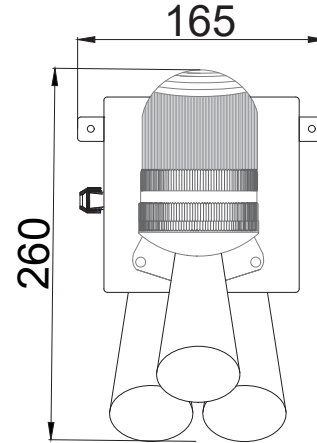

Visual and Audible Combination
MS 5806 Led Multifunction 2X 43 Tone Siren

FEATURES

- Ø70mm warning light with high volume built-in buzzer in a vertical configuration
- Cone-shaped horn helps diffuse sound to generate clear and distinctive sound signals
- Suitable for applications that require downward audible signals in elevated locations
- 43 tone selectable via DIP switch
- Buzzer sound volume 70-120dB
- Volume adjustable via potentiometer on PCB
- LED reflector with multi-tiered design provides an even and clear illumination throughout the entire lens
- 10 Selectable LED Mods for maximum configuration

SPECIFICATION

Voltage range (V)	110-220VAC	12-24VAC/DC
Base Color	Red	Black
Current range(MA)	40-20	375-75
Power range(W)	4.5	
LED Power(W)	4.8	
LED Bin Code	6000-6500K	
Light Intensity(MCD)	132000	
Working Mode	3 flash 6 flash rotating permanent	
Sound Volume	70-120dB x3 max at source adjustable via potentiometer	
Tone	43	
Materials	Lens PC, Body-ABS	

DRAWINGS

- Product can be wired regardless of polarity

HOW TO ORDER

MESAN	5806	.	1	.	110-220VAC
	[MODEL]		[COLOR]		[VOLTAGE]
			<ul style="list-style-type: none"> • 1- Red • 2- Green • 3- Yellow • 4- White • 5- Blue 		110-220VAC 12-24VAC/DC