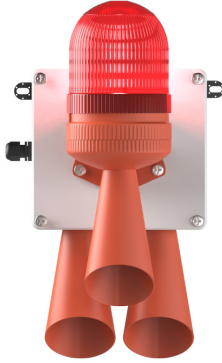

Visual and Audible Combination
MS 5806 Led Multifunction 2X 43 Tone Siren

FEATURES

- Ø70mm warning light with high volume built-in buzzer in a vertical configuration
- Cone-shaped horn helps diffuse sound to generate clear and distinctive sound signals
- Suitable for applications that require downward audible signals in elevated locations
- 43 tone selectable via DIP switch
- Buzzer sound volume 70-120dB
- Volume adjustable via potentiometer on PCB
- LED reflector with multi-tiered design provides an even and clear illumination throughout the entire lens
- 10 Selectable LED Mods for maximum configuration

SPECIFICATION

Voltage range (V)	110-220VAC	12-24VAC/DC
Base Color	Red	Black
Current range(MA)	40-20	375-75
Power range(W)	4.5	
LED Power(W)	4.8	
LED Bin Code	6000-6500K	
Light Intensity(MCD)	132000	
Working Mode	3 flash 6 flash rotating permanent	
Sound Volume	70-120dB x3 max at source adjustable via potentiometer	
Tone	43	
Materials	Lens PC, Body-ABS	

DRAWINGS

- Product can be wired regardless of polarity

HOW TO ORDER

MESAN	5806	.	1	.	110-220VAC
	[MODEL]		[COLOR]		[VOLTAGE]
			<ul style="list-style-type: none"> • 1- Red • 2- Green • 3- Yellow • 4- White • 5- Blue 		110-220VAC 12-24VAC/DC