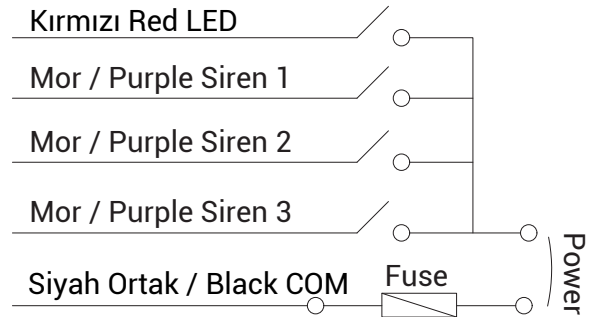

Visual and Audible Combination
MS 5806 Led Multifunction 2X 43 Tone Siren

FEATURES

- Ø70mm warning light with high volume built-in buzzer in a vertical configuration
- Cone-shaped horn helps diffuse sound to generate clear and distinctive sound signals
- Suitable for applications that require downward audible signals in elevated locations
- 43 tone selectable via DIP switch
- Buzzer sound volume 70-120dB
- Volume adjustable via potentiometer on PCB
- LED reflector with multi-tiered design provides an even and clear illumination throughout the entire lens
- 10 Selectable LED Mods for maximum configuration

SPECIFICATION

Voltage range (V)	110-220VAC	12-24VAC/DC
Base Color	Red	Black
Current range(MA)	40-20	375-75
Power range(W)	4.5	
LED Power(W)	4.8	
LED Bin Code	6000-6500K	
Light Intensity(MCD)	132000	
Working Mode	3 flash 6 flash rotating permanent	
Sound Volume	70-120dB x3 max at source adjustable via potentiometer	
Tone	43	
Materials	Lens PC, Body-ABS	

DRAWINGS

- Product can be wired regardless of polarity

HOW TO ORDER

MESAN	5806	.	1	.	110-220VAC
	[MODEL]		[COLOR]		[VOLTAGE]
			<ul style="list-style-type: none"> • 1- Red • 2- Green • 3- Yellow • 4- White • 5- Blue 		110-220VAC 12-24VAC/DC

Scan QR code for dipswitch position and tone chart